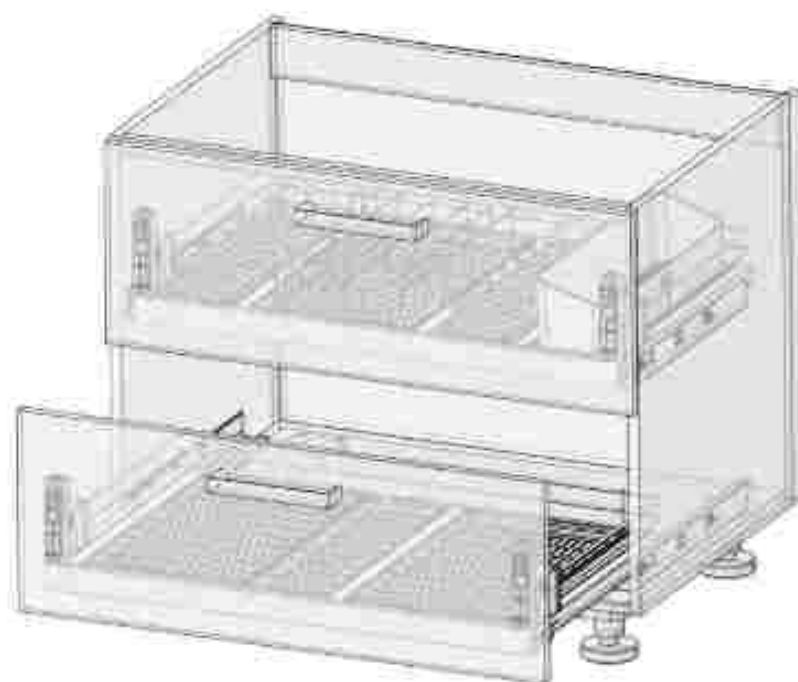

Ø3.5x12

4

1x

M5x8

4x

5

6

Adjusting Instruction diningAGENT