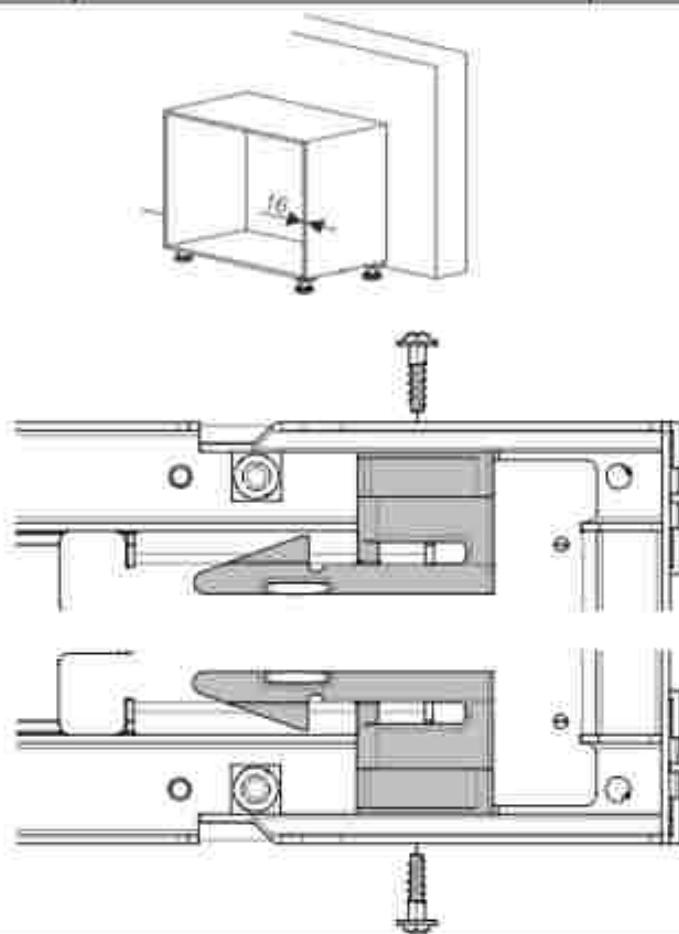

		Mounting Instructions diningAGENT							
1x									
1x									
1x									
1x									
1x									
2x									
1x									
1x									
6x	 Ø3,5x16					8x	 Ø4x16	2x	 Ø3,5x12
4x	 M5x8								

1	1x	1x	8x	mm
				
			Ø4x16	

2

2x

6x

W	X
600	518
700	618
800	718
900	818

3

3a

1x

2x

Ø3.5x12

4

1x

M5x8

4x

5

6

Adjusting Instruction diningAGENT