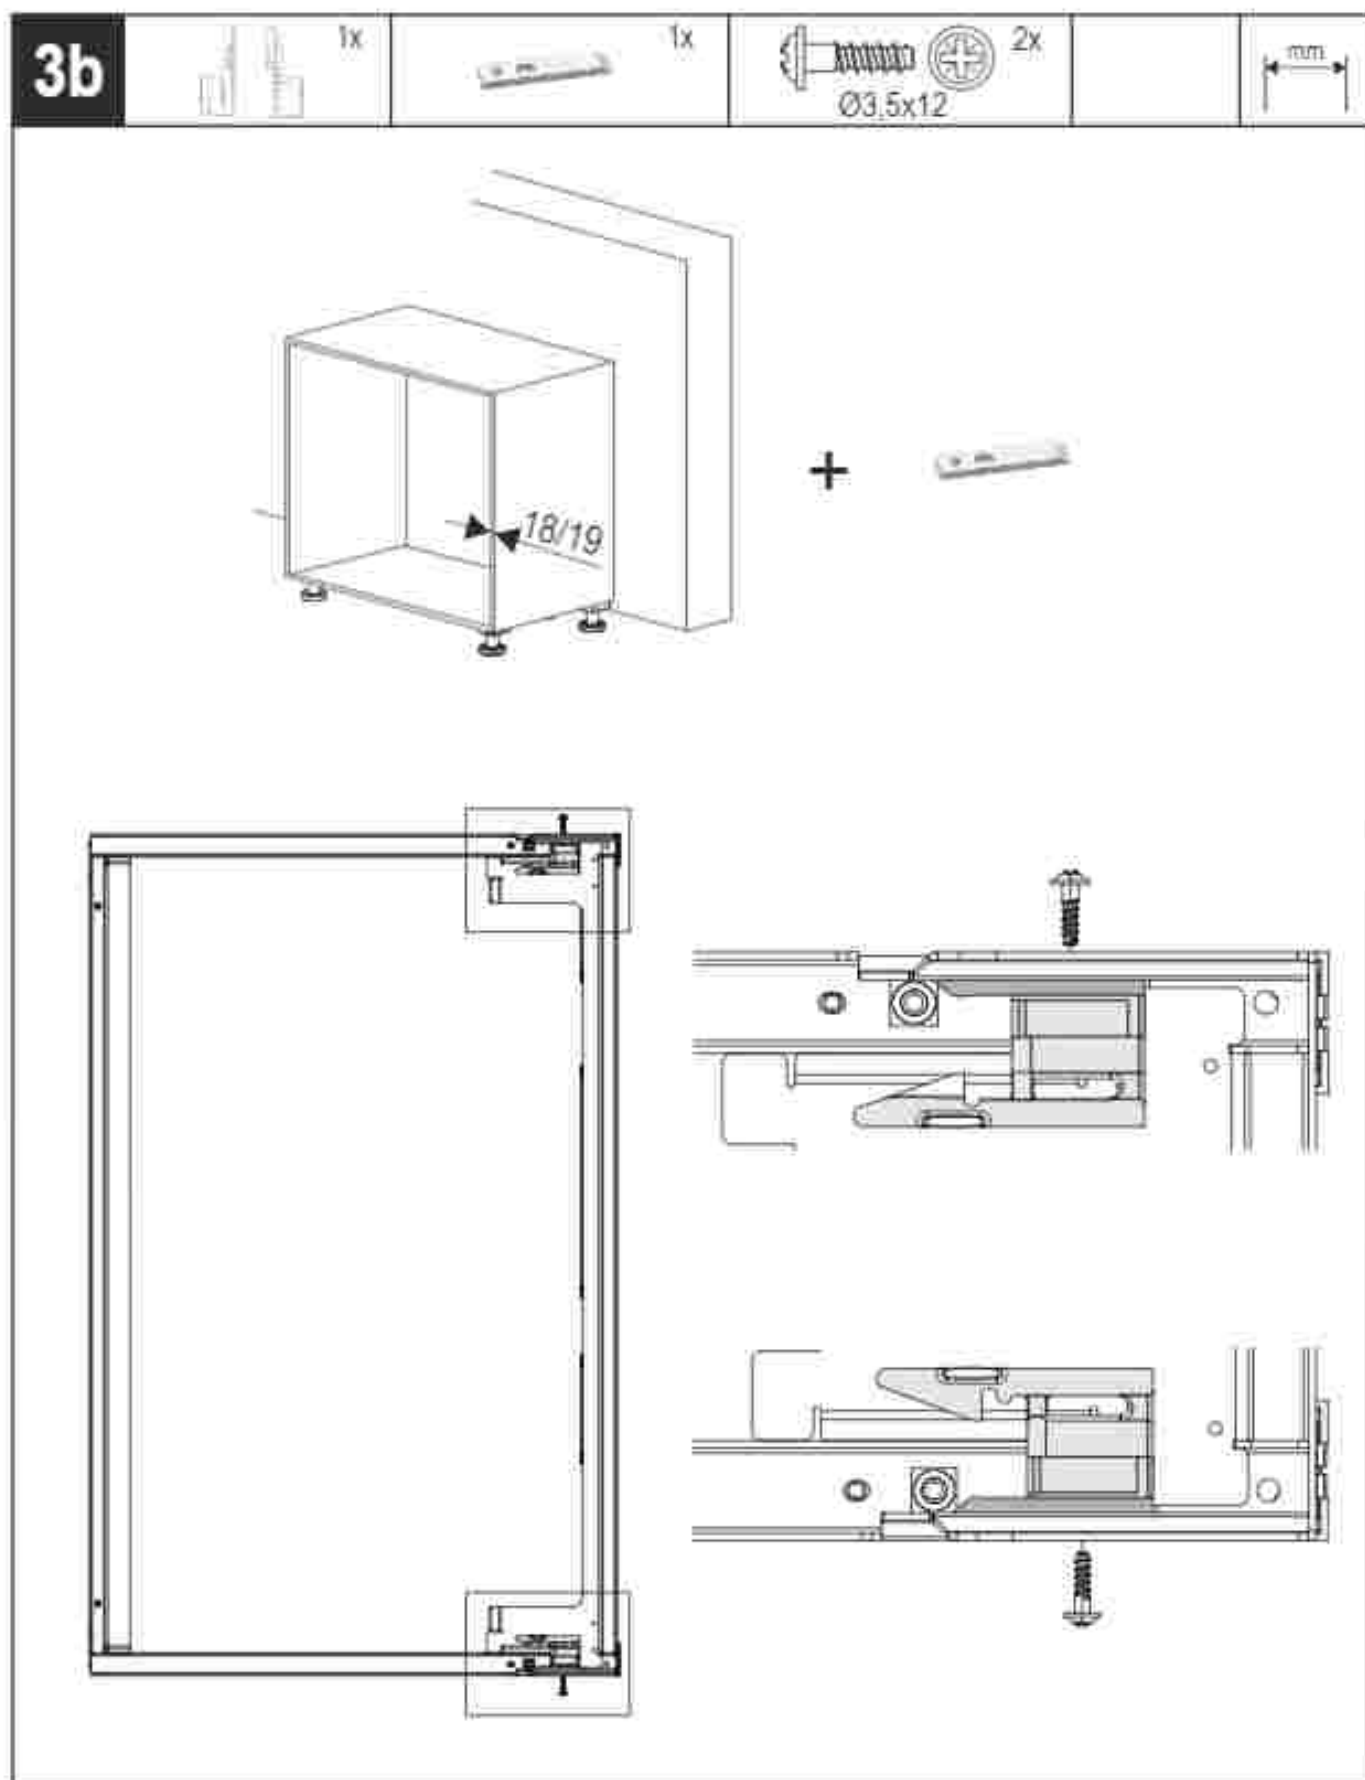

		Mounting Instructions diningAGENT							
1x									
1x									
1x									
1x									
1x									
2x									
1x									
1x									
6x	 Ø3,5x16					8x	 Ø4x16	2x	 Ø3,5x12
4x	 M5x8								

1	1x	1x	8x	mm
				
			Ø4x16	

2

2x

6x

W	X
600	518
700	618
800	718
900	818

3

3a

1x

2x

Ø3.5x12

4

1x

M5x8

4x

5

6

Adjusting Instruction diningAGENT