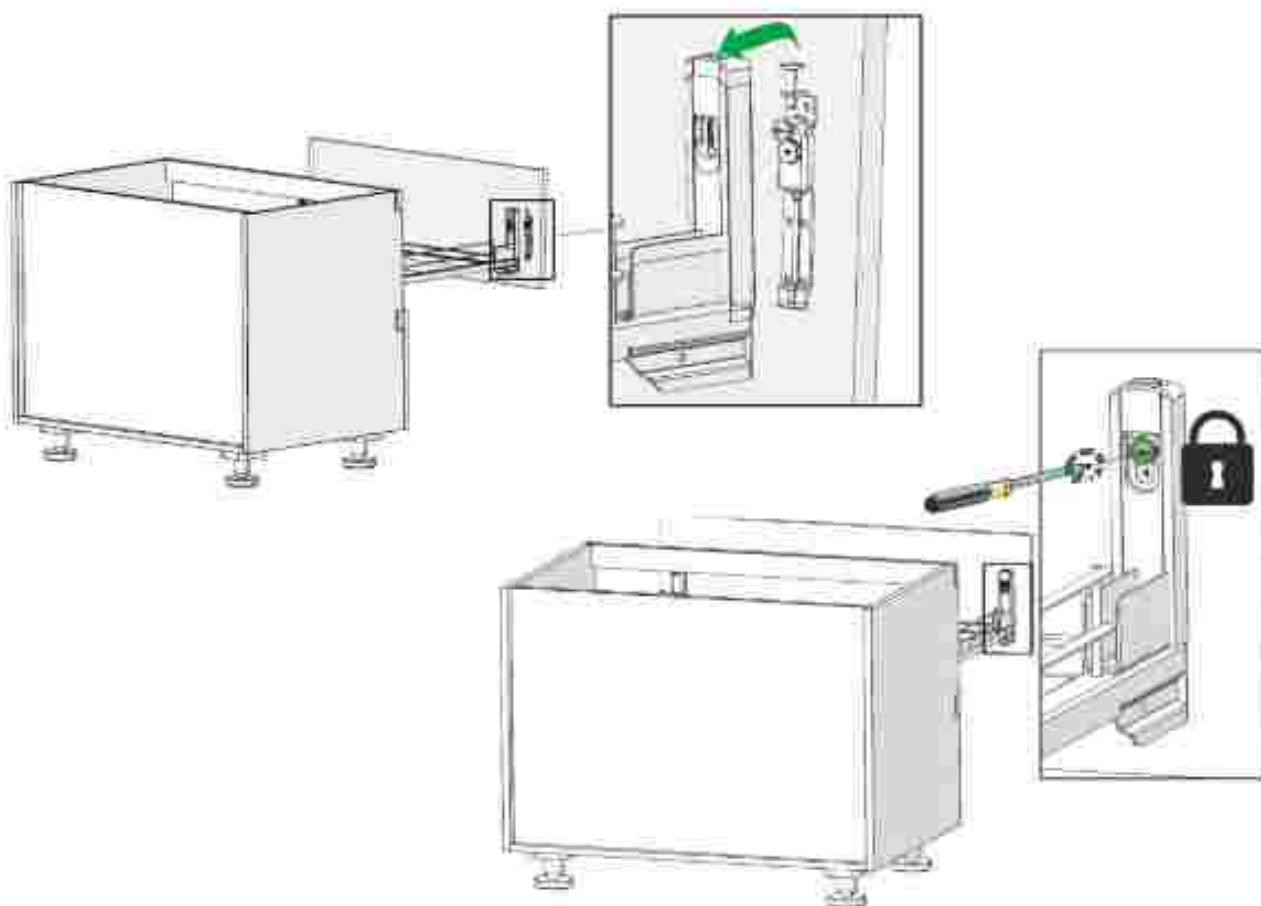

Ø3.5x12

4

1x

M5x8

4x

5

6

Adjusting Instruction diningAGENT