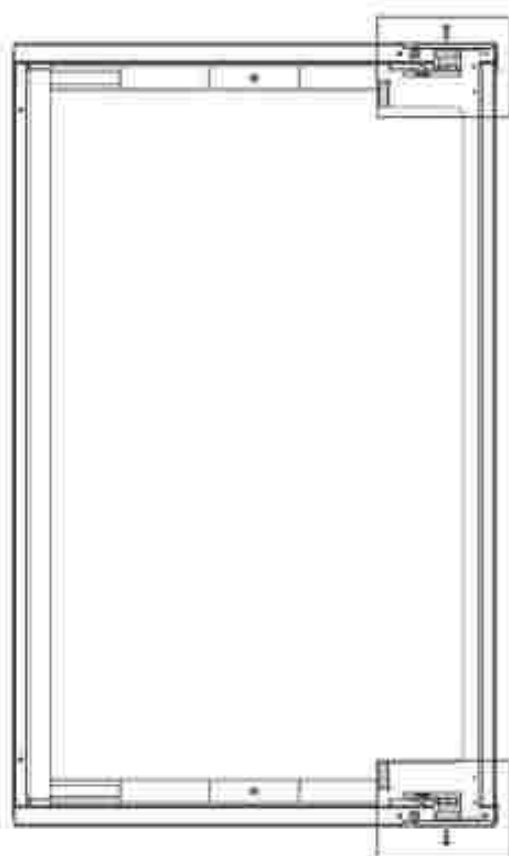

		Mounting Instructions diningAGENT							
1x									
1x									
1x									
1x									
1x									
2x									
1x									
1x									
6x	 Ø3,5x16					8x	 Ø4x16	2x	 Ø3,5x12
4x	 M5x8								

1	1x	1x	8x	mm
				
			Ø4x16	

2

2x

6x

W	X
600	518
700	618
800	718
900	818

3

3a

1x

2x

Ø3.5x12

4

1x

M5x8

4x

5

6

Adjusting Instruction diningAGENT