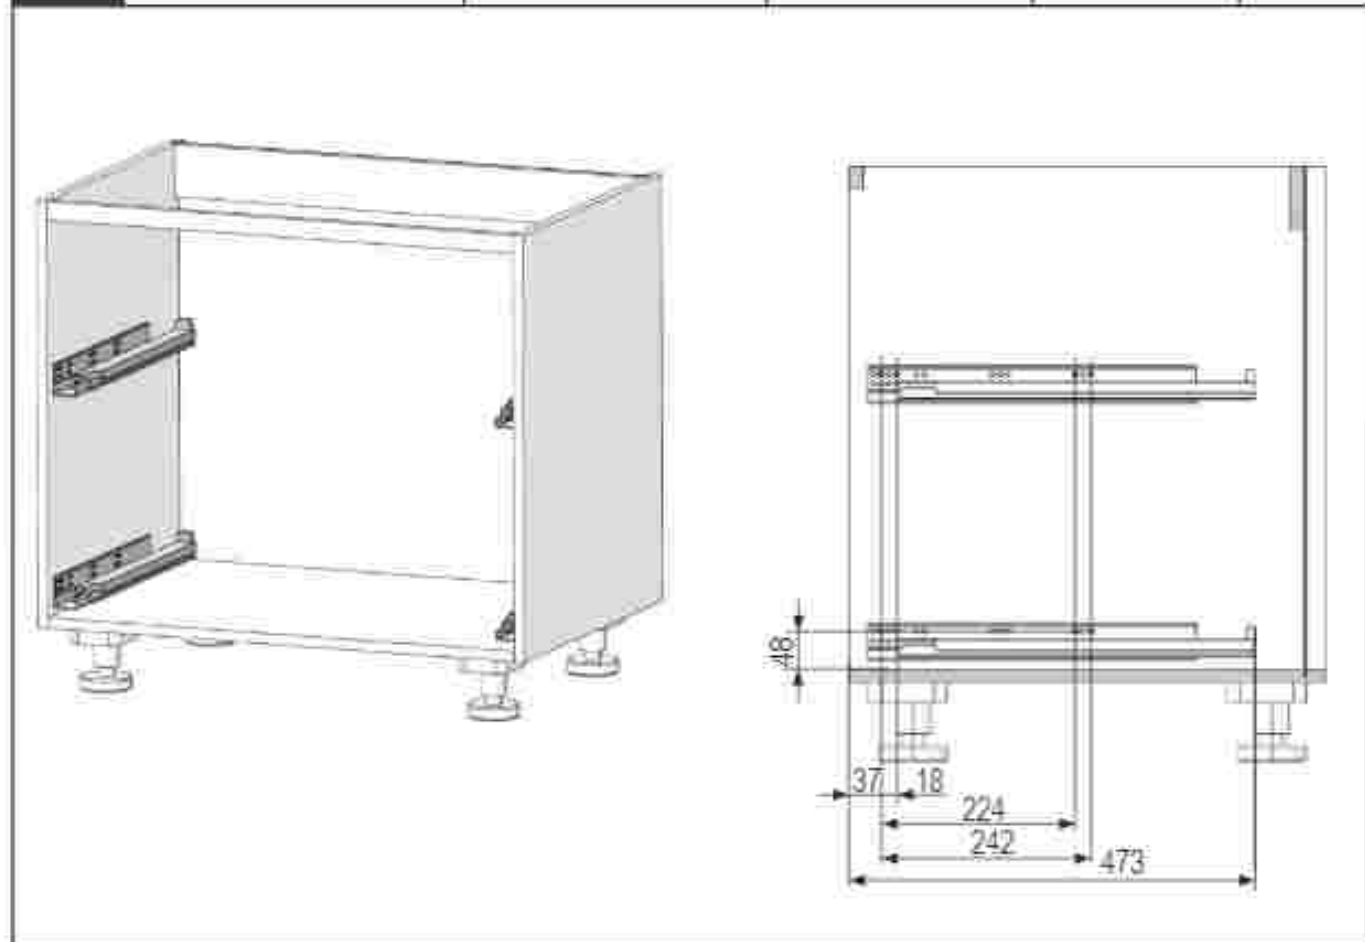

		Mounting Instructions diningAGENT							
1x									
1x									
1x									
1x									
1x									
2x									
1x									
1x									
6x	 Ø3,5x16					8x	 Ø4x16	2x	 Ø3,5x12
4x	 M5x8								

1	1x	1x	8x	mm
				
			Ø4x16	

2

2x

6x

W	X
600	518
700	618
800	718
900	818

3

3a

1x

2x

Ø3.5x12

4

1x

M5x8

4x

5

6

Adjusting Instruction diningAGENT