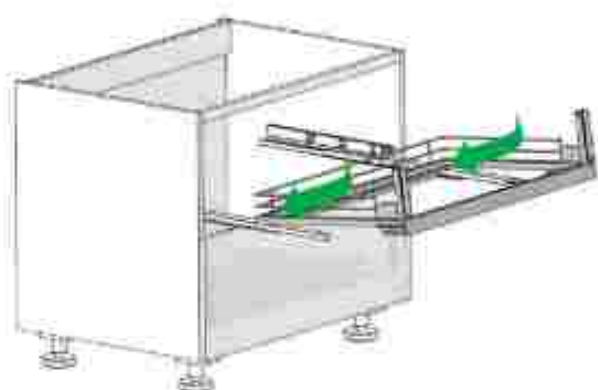

Ø3.5x12

4

1x

M5x8

4x

5

6

Adjusting Instruction diningAGENT