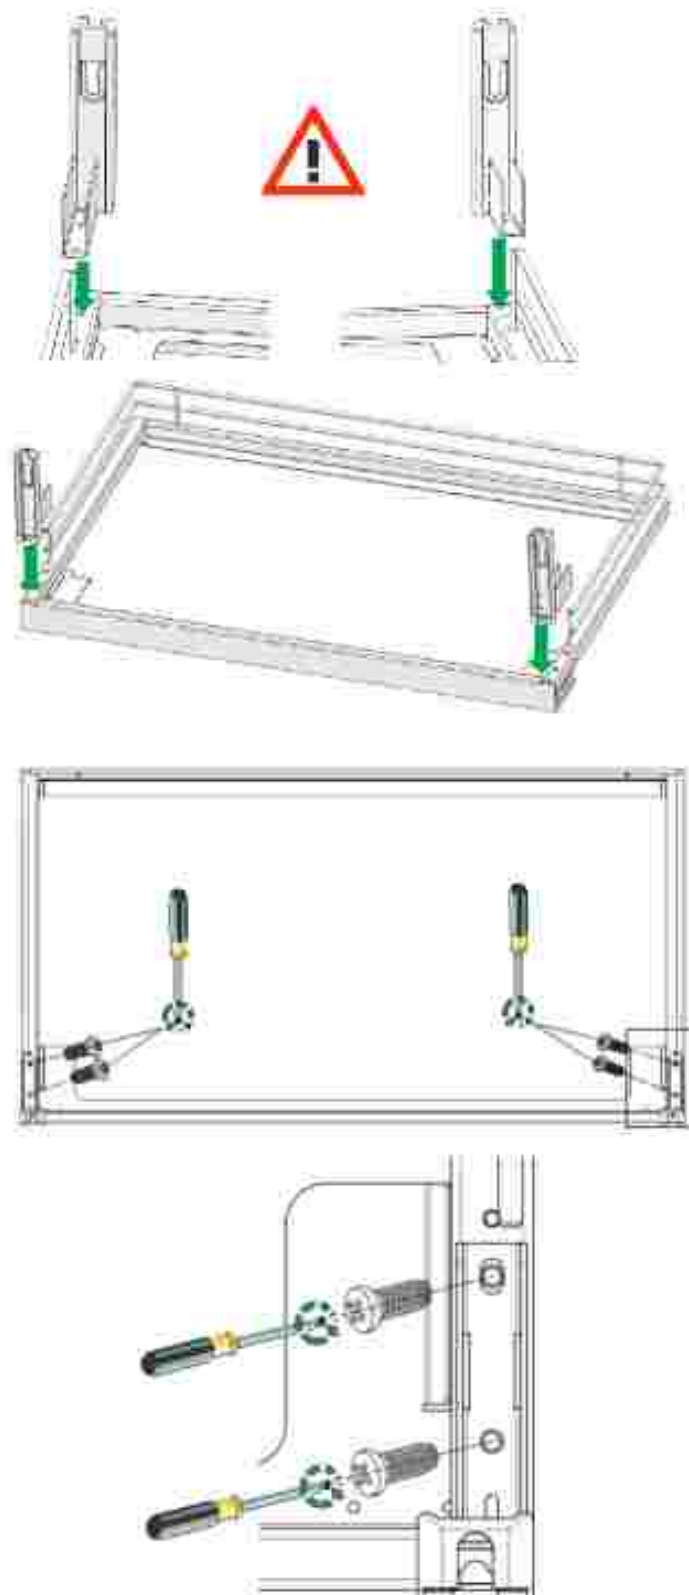

		Mounting Instructions diningAGENT							
1x									
1x									
1x									
1x									
1x									
2x									
1x									
1x									
6x	 Ø3,5x16					8x	 Ø4x16	2x	 Ø3,5x12
4x	 M5x8								

1	1x	1x	8x	mm
				
			Ø4x16	

Ø3.5x12

4

1x

M5x8

4x

5

6

Adjusting Instruction diningAGENT