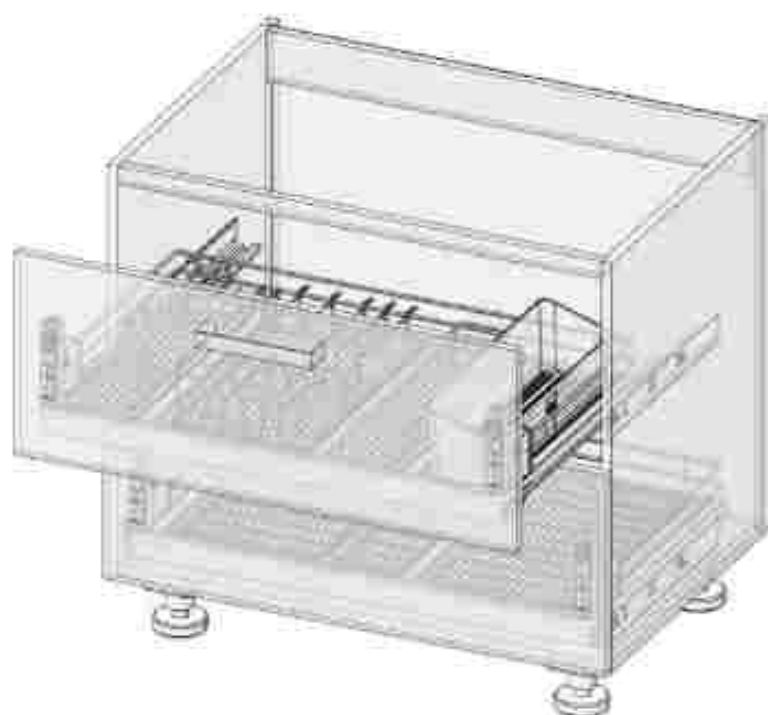

Ø3.5x12

4

1x

M5x8

4x

5

6

Adjusting Instruction diningAGENT