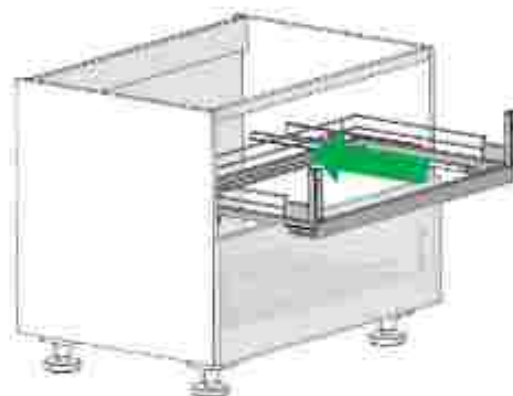

Ø3.5x12

4

1x

M5x8

4x

5

6

Adjusting Instruction diningAGENT